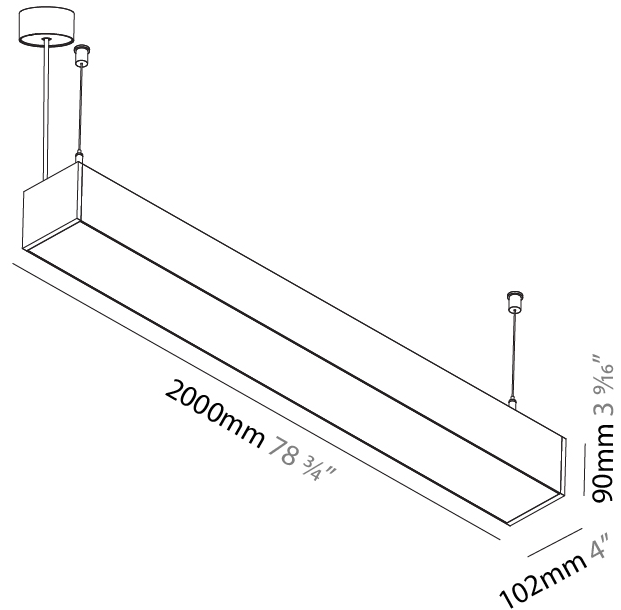

GENERAL

Series: Idaho
Subseries: Idaho 100
Brand: Prolicht
Division: Architectural
Mounting Type: Suspension
Mounting Location: Ceiling
Subcategory: Profile

PHYSICAL

Shape: Rectangle
Length (mm): 2000
Length (in): 78 3/4
Width (mm): 102
Width (in): 4
Height (mm): 90
Height (in): 3 9/16
Max. Overall Height (mm): 2090
Max. Overall Height (in): 82 5/16
Light Distribution: Direct / Indirect
Weight (kg): 11.3
Weight (lbs): 24.86
Diffuser: PMMA - Opal or Micro-Prism
Fixture Finish: ANA / SSR / BKV / CWI / CRY / HAB / MSR / UFT / ITA / RUA / OGR / FTG / MYG / RWR / LOD / PUS / FRO / FUP / KIA / POP / BLS / SPG / MEY / GOH / GUM / CHC / COM / ABZ / JAG / OBR / MOS / ROR
Fixture Material: Aluminum
Cable Details: 2000mm or 6000mm Transparent Cable

ELECTRICAL

Lamp Type: LED (Zhaga Standard)
Input Wattage (W): 35/30
Total Output Wattage (W): 52
Dimming: Non-Dimming / Phase Dimming (120Vac only) / 0-10V Dimming
Driver Included: Yes
Driver Location: Integrated
Driver Type: Constant Current - 120 / 277Vac
Driver Class: Class 2
Input Voltage (V): 120 - 277
Constant Current (MA): 350

LED

Color Temperature (°K): 3000 / 3500 / 4000
Max. Delivered Lumen (lm): 6200 / 6419 / 6550
CRI: >80 CRI
Lamp Life (hrs): 50000

OPTICAL

RATINGS AND CERTIFICATIONS

Certified By: Certified for North American Standards
IP rating: IP20