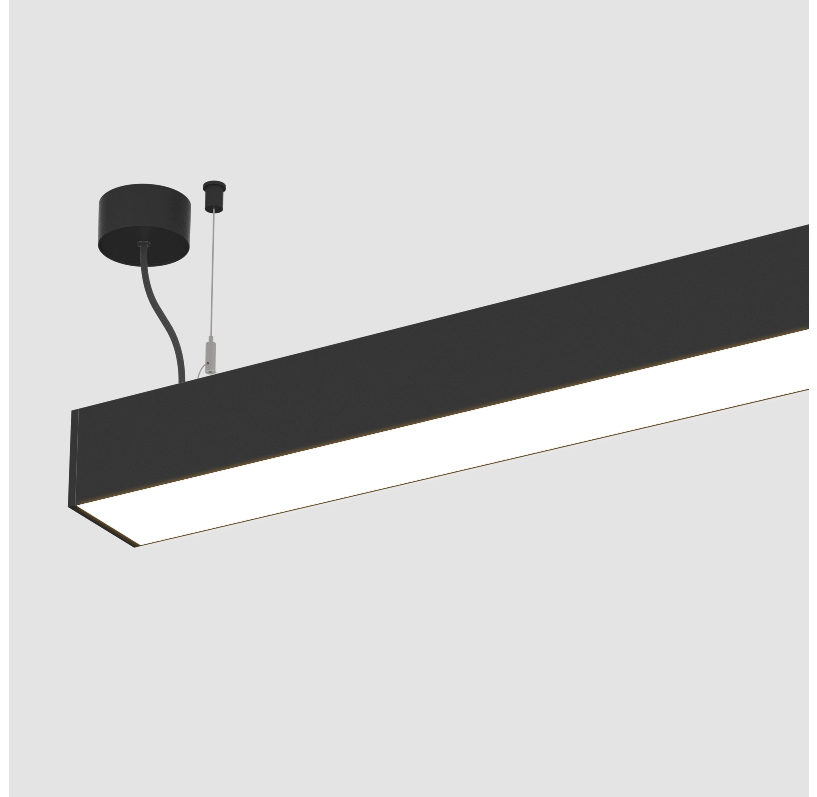

GENERAL

Series: Idaho
Subseries: Idaho 100
Brand: Prolicht
Division: Architectural
Mounting Type: Suspension
Mounting Location: Ceiling
Subcategory: Profile

PHYSICAL

Shape: Rectangle
Length (mm): 1720
Length (in): 67 11/16
Width (mm): 102
Width (in): 4
Height (mm): 90
Height (in): 3 9/16
Light Distribution: Direct / Indirect
Weight (kg): 8.476
Weight (lbs): 18.69
[Diffuser: PMMA - Opal or Micro-Prism](#)
[Fixture Finish: SSR / BKV / CWI / CRY / HAB / UFT / ITA / RUA / FTG / MYG / LOD / PUS / FRO / FUP / KIA / POP / BLS / SPG / MEY / GOH / GUM / CHC / COM / ABZ / JAG / OBR / MOS / ROR](#)
Fixture Material: Aluminum
[Cable Details: 2000mm or 6000mm Cable](#)

ELECTRICAL

Lamp Type: LED (Zhaga Standard)
Input Wattage (W): 30/25
Total Output Wattage (W): 44
[Dimming: Non-Dimming / Phase Dimming (120Vac only) / 0-10V Dimming](#)
Driver Included: Yes
Driver Location: Integrated
Driver Type: Constant Current - 120 / 277Vac
Driver Class: Class 2
Input Voltage (V): 120 - 277
Constant Current (MA): 350

LED

[Color Temperature (°K): 3000 / 3500 / 4000](#)
Max. Delivered Lumen (lm): 5650 / 5850 / 5970
CRI: >80 CRI
Lamp Life (hrs): 50000

OPTICAL

RATINGS AND CERTIFICATIONS

Certified By: Certified for North American Standards
IP rating: IP20