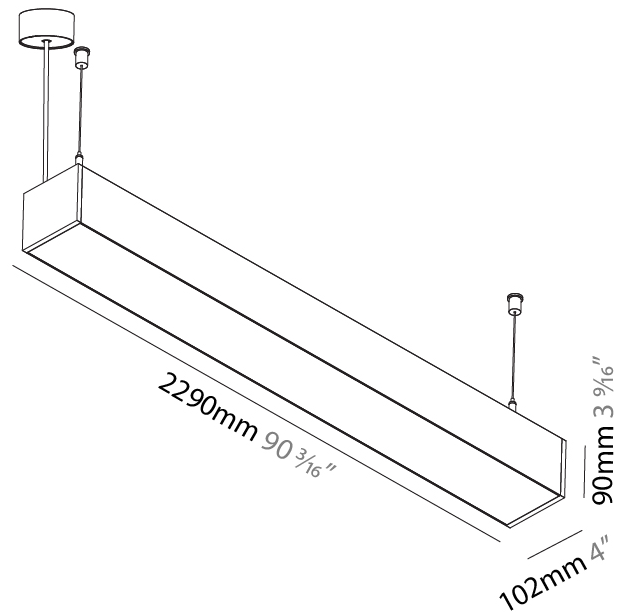

GENERAL

Series: Idaho
Subseries: Idaho 100
Brand: Prolicht
Division: Architectural
Mounting Type: Suspension
Mounting Location: Ceiling
Subcategory: Profile

PHYSICAL

Shape: Rectangle
Length (mm): 2290
Length (in): 90 ³/₁₆"
Width (mm): 102
Width (in): 4
Height (mm): 90
Height (in): 3 ⁹/₁₆"
Max. Overall Height (mm): 2090
Max. Overall Height (in): 82 ⁵/₁₆"
Light Distribution: Direct / Indirect
Weight (kg): 12.621
Weight (lbs): 27.77
Diffuser: PMMA - Opal or Micro-Prism
Fixture Finish: ANA / SSR / BKV / CWI / CRY / HAB / MSR / UFT / ITA / RUA / OGR / FTG / MYG / RWR / LOD / PUS / FRO / FUP / KIA / POP / BLS / SPG / MEY / GOH / GUM / CHC / COM / ABZ / JAG / OBR / MOS / ROR
Fixture Material: Aluminum
Cable Details: 2000mm or 6000mm Transparent Cable

ELECTRICAL

Lamp Type: LED (Zhaga Standard)
Input Wattage (W): 40/35
Total Output Wattage (W): 60
Dimming: Non-Dimming / Phase Dimming (120Vac only) / 0-10V Dimming
Driver Included: Yes
Driver Location: Integrated
Driver Type: Constant Current - 120 / 277Vac
Driver Class: Class 2
Input Voltage (V): 120 - 277
Constant Current (MA): 350

LED

Color Temperature (°K): 3000 / 3500 / 4000
Max. Delivered Lumen (lm): 7160 / 7409 / 7560
CRI: >80 CRI
Lamp Life (hrs): 50000

OPTICAL

RATINGS AND CERTIFICATIONS

Certified By: Certified for North American Standards
IP rating: IP20