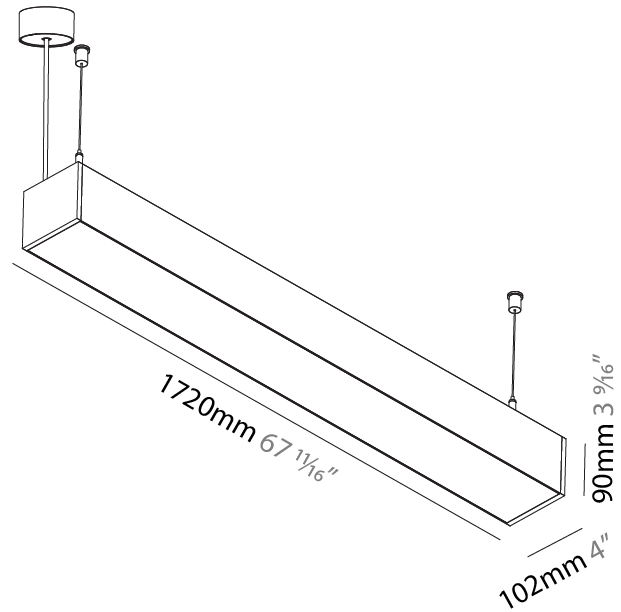

GENERAL

Series: Idaho
Subseries: Idaho 100
Brand: Prolicht
Division: Architectural
Mounting Type: Suspension
Mounting Location: Ceiling
Subcategory: Profile

PHYSICAL

Shape: Rectangle
Length (mm): 1720
Length (in): 67 11/16
Width (mm): 102
Width (in): 4
Height (mm): 90
Height (in): 3 9/16
Light Distribution: Direct / Indirect
Weight (kg): 8.476
Weight (lbs): 18.69
[Diffuser: PMMA - Opal or Micro-Prism](#)
[Fixture Finish: SSR / BKV / CWI / CRY / HAB / UFT / ITA / RUA / FTG / MYG / LOD / PUS / FRO / FUP / KIA / POP / BLS / SPG / MEY / GOH / GUM / CHC / COM / ABZ / JAG / OBR / MOS / ROR](#)
Fixture Material: Aluminum
[Cable Details: 2000mm or 6000mm Cable](#)

ELECTRICAL

Lamp Type: LED (Zhaga Standard)
Input Wattage (W): 30/25
Total Output Wattage (W): 44
[Dimming: Non-Dimming / Phase Dimming (120Vac only) / 0-10V Dimming](#)
Driver Included: Yes
Driver Location: Integrated
Driver Type: Constant Current - 120 / 277Vac
Driver Class: Class 2
Input Voltage (V): 120 - 277
Constant Current (MA): 350

LED

[Color Temperature (°K): 3000 / 3500 / 4000](#)
Max. Delivered Lumen (lm): 5650 / 5850 / 5970
CRI: >80 CRI
Lamp Life (hrs): 50000

OPTICAL

RATINGS AND CERTIFICATIONS

Certified By: Certified for North American Standards
IP rating: IP20