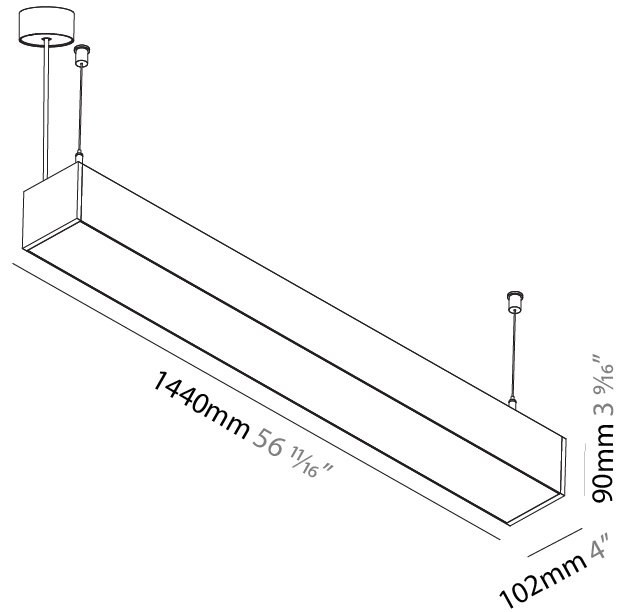

GENERAL

Series: Idaho
Subseries: Idaho 100
Brand: Prolicht
Division: Architectural
Mounting Type: Suspension
Mounting Location: Ceiling
Subcategory: Profile

PHYSICAL

Shape: Rectangle
Length (mm): 1440
Length (in): 56 11/16
Width (mm): 102
Width (in): 4
Height (mm): 90
Height (in): 3 9/16
Max. Overall Height (mm): 2090
Max. Overall Height (in): 82 5/16
Light Distribution: Direct / Indirect
Weight (kg): 8.476
Weight (lbs): 18.65
Diffuser: PMMA - Opal or Micro-Prism
Fixture Finish: ANA / SSR / BKV / CWI / CRY / HAB / MSR / UFT / ITA / RUA / OGR / FTG / MYG / RWR / LOD / PUS / FRO / FUP / KIA / POP / BLS / SPG / MEY / GOH / GUM / CHC / COM / ABZ / JAG / OBR / MOS / ROR
Fixture Material: Aluminum
Cable Details: 2000mm or 6000mm Transparent Cable

ELECTRICAL

Lamp Type: LED (Zhaga Standard)
Input Wattage (W): 25/20
Total Output Wattage (W): 36
Dimming: Non-Dimming / Phase Dimming (120Vac only) / 0-10V Dimming
Driver Included: Yes
Driver Location: Integrated
Driver Type: Constant Current - 120 / 277Vac
Driver Class: Class 2
Input Voltage (V): 120 - 277
Constant Current (MA): 350

LED

Color Temperature (°K): 3000 / 3500 / 4000
Max. Delivered Lumen (lm): 4290 / 4449 / 4540
CRI: >80 CRI
Lamp Life (hrs): 50000

OPTICAL

RATINGS AND CERTIFICATIONS

Certified By: Certified for North American Standards
IP rating: IP20